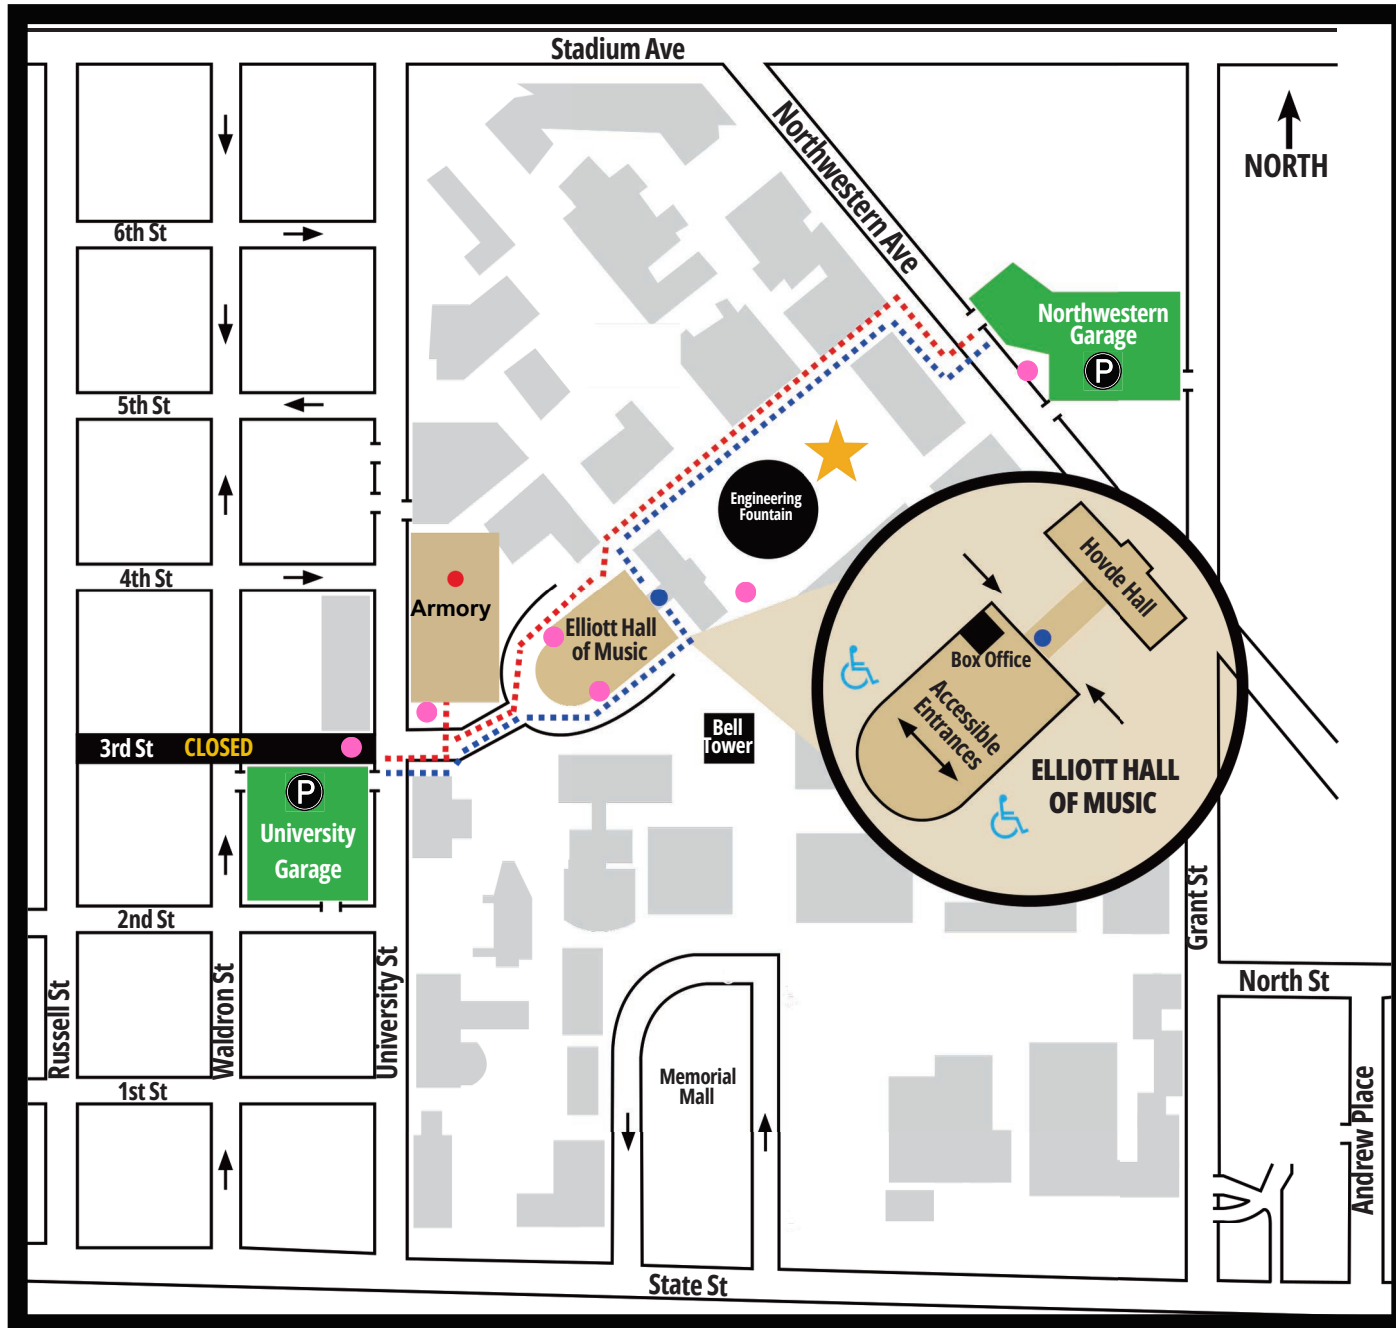

COMMENCEMENT PARKING MAP

MAP KEY

- Graduate Line Up (Armory)
- Guest Entrance (Elliott Hall of Music)
- Graduate Walking Path
- Guest Walking Path
- Golf Cart Shuttle Stop
- ★ Reunite Area
- P Parking Garage*

*Check your email to find your assigned garage.

Parking garage addresses can be found by scanning the QR code below.

Park in your assigned parking garage to avoid traffic congestion.